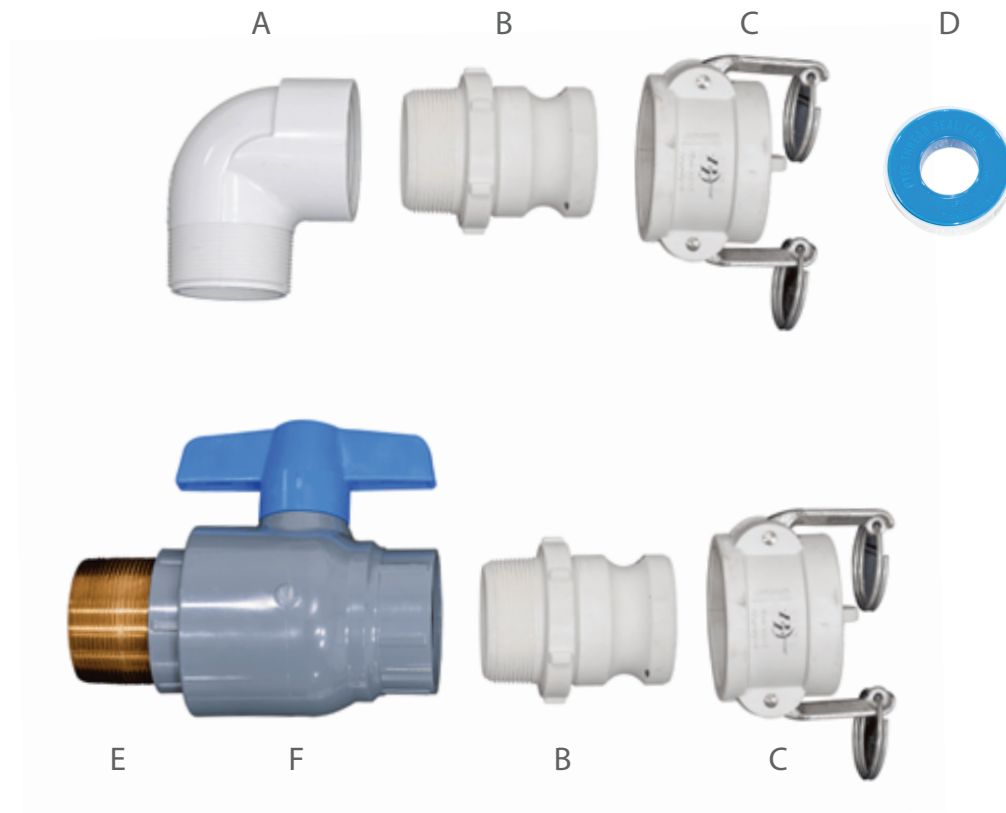

2" DISCHARGE/FILL BALL VALVE KIT (POTABLE)

The Potable Water Ball Valve Discharge/Fill Kit makes filling and emptying AIRE Environmental water tanks easier than ever. It comes with all the pieces you need to connect your tank to a 2" hose. Note: the user's hose will need a Camlock fitting.

Ball Valve Kit Includes (PN: 902-BV2PW)

Name	Qty.	Product Number
A 2" NSF 90 Degree Elbow Adapter	1	901-000235
B 2" NSF Male Camlock x 2" NPT	2	901-000248
C 2" Camlock Dust Cap	2	901-000247
D 1/2" Teflon Tape	1	360-000660
E 2" NSF Brass Threaded Pipe Nipple	1	901-000239
F 2" NSF Ball Valve	1	901-000227